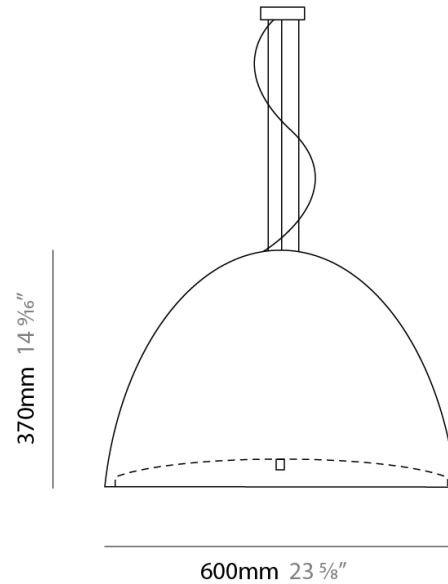

WILLY SUSPENSION

D81344

GENERAL

Series: Willy _____

Brand: Panzeri _____

Division: Design _____

Mounting Type: Suspension _____

Mounting Location: Ceiling _____

Subcategory: Pendant _____

PHYSICAL

Shape: Bell _____

Diameter (mm): 600 _____

Diameter (in): 23 ⁵/₈ _____

Height (mm): 370 _____

Height (in): 14 ⁵/₈ _____

Max. Overall Height (mm): 2370 _____

Max. Overall Height (in): 93 ⁵/₁₆ _____

Light Distribution: Direct _____

Weight (kg): 12.2 _____

Weight (lbs): 27 _____

Diffuser: Metallic Gray Aluminum Dome and Frosted White Glass Bottom Diffuser _____

Fixture Finish: ALU _____

Fixture Material: Aluminum _____

ELECTRICAL

Number of Lamps: 3 _____

Lamp Type: LED Retrofit _____

Bulb Included: Bulb Not Included _____

Total Output Wattage (W): 45 _____

Max. Wattage Per Lamp (W): 15 _____

Lamp Base: E26 _____

Input Voltage (V): 120 _____

Upon Request: 277Vac / GU24 _____

LED

OPTICAL

RATINGS AND CERTIFICATIONS

Certified By: CSA Certified to UL and CSA Standards _____

IP rating: IP20 _____