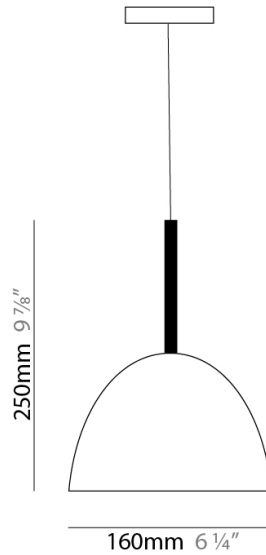

WILLY SUSPENSION

D81060

GENERAL

Series: Willy
Brand: Panzeri
Division: Design
Mounting Type: Suspension
Mounting Location: Ceiling
Subcategory: Pendant

PHYSICAL

Shape: Bell
Diameter (mm): 160
Diameter (in): 6 ¼
Height (mm): 250
Height (in): 9 7/8
Max. Overall Height (mm): 2250
Max. Overall Height (in): 88 3/16
Light Distribution: Direct
Weight (kg): 1.23
Weight (lbs): 2.7
Diffuser: Black Blown Glass
Fixture Finish: Metallic Gray
Fixture Material: Metal

ELECTRICAL

Number of Lamps: 1
Lamp Type: LED Retrofit
Lamp Shape: T4
Bulb Included: Bulb Not Included
Total Output Wattage (W): 3
Max. Wattage Per Lamp (W): 3
Lamp Base: G9
Input Voltage (V): 120

LED

OPTICAL

RATINGS AND CERTIFICATIONS

Certified By: CSA Certified to UL and CSA Standards
IP rating: IP20